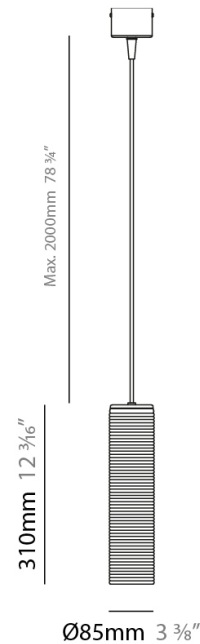

PROJECT	
TYPE	
NOTES	
QUANTITY	
DATE	

CLIO SUSPENSION

D81549-BLK-CRY

GENERAL

Series: Ladies
Subseries: Clio
Brand: Panzeri
Division: Design
Mounting Type: Suspension
Mounting Location: Ceiling
Subcategory: Pendant

PHYSICAL

Shape: Cylinder
Diameter (mm): 85
Diameter (in): 3 3/8
Height (mm): 310
Height (in): 12 3/16
Max. Overall Height (mm): 2310
Max. Overall Height (in): 90 15/16
Light Distribution: Direct
Weight (kg): 1.20
Weight (lbs): 2.64
Diffuser: Crystal Blown Glass
Holder Finish: Black
Fixture Material: Glass / Aluminum
Cable Details: 2200mm / 86 5/8" Cable

ELECTRICAL

Number of Lamps: 1
Lamp Type: LED Retrofit
Lamp Shape: A19
Bulb Included: Bulb Not Included
Max. Wattage Per Lamp (W): 7
Lamp Base: E26
Input Voltage (V): 120

LED

OPTICAL

RATINGS AND CERTIFICATIONS

Certified By: CSA Certified to UL and CSA Standards
IP rating: IP20