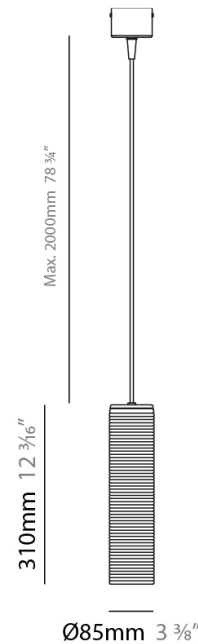

PROJECT	
TYPE	
NOTES	
QUANTITY	
DATE	

CLIO SUSPENSION

D81549-BLK-AMB

GENERAL

Series: Ladies
Subseries: Clio
Brand: Panzeri
Division: Design
Mounting Type: Suspension
Mounting Location: Ceiling
Subcategory: Pendant

PHYSICAL

Shape: Cylinder
Diameter (mm): 85
Diameter (in): 3 3/8
Height (mm): 310
Height (in): 12 3/16
Max. Overall Height (mm): 2310
Max. Overall Height (in): 90 15/16
Light Distribution: Direct
Weight (kg): 1.20
Weight (lbs): 2.64
Diffuser: Amber Blown Glass
Holder Finish: Black
Fixture Material: Glass / Aluminum
Cable Details: 2200mm / 86 5/8" Cable

ELECTRICAL

Number of Lamps: 1
Lamp Type: LED Retrofit
Lamp Shape: A19
Bulb Included: Bulb Not Included
Max. Wattage Per Lamp (W): 7
Lamp Base: E26
Input Voltage (V): 120

LED

OPTICAL

RATINGS AND CERTIFICATIONS

Certified By: CSA Certified to UL and CSA Standards
IP rating: IP20