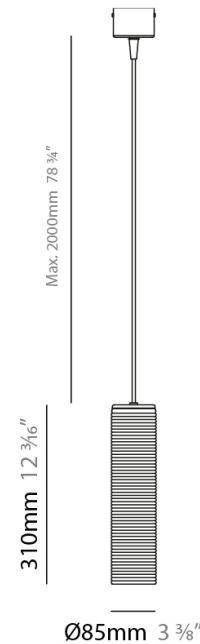

CLIO SUSPENSION

D81549-BLK-STE

GENERAL

Series: Ladies
Subseries: Clio
Brand: Panzeri
Division: Design
Mounting Type: Suspension
Mounting Location: Ceiling
Subcategory: Pendant

PHYSICAL

Shape: Cylinder
Diameter (mm): 85
Diameter (in): 3 3/8
Height (mm): 310
Height (in): 12 3/16
Max. Overall Height (mm): 2310
Max. Overall Height (in): 90 15/16
Light Distribution: Direct
Weight (kg): 1.20
Weight (lbs): 2.64
Diffuser: Steel Blown Glass
Holder Finish: Black
Fixture Material: Glass / Aluminum
Cable Details: 2200mm / 86 5/8" Cable

ELECTRICAL

Number of Lamps: 1
Lamp Type: LED Retrofit
Lamp Shape: A19
Bulb Included: Bulb Not Included
Max. Wattage Per Lamp (W): 7
Lamp Base: E26
Input Voltage (V): 120

LED

OPTICAL

RATINGS AND CERTIFICATIONS

Certified By: CSA Certified to UL and CSA Standards
IP rating: IP20